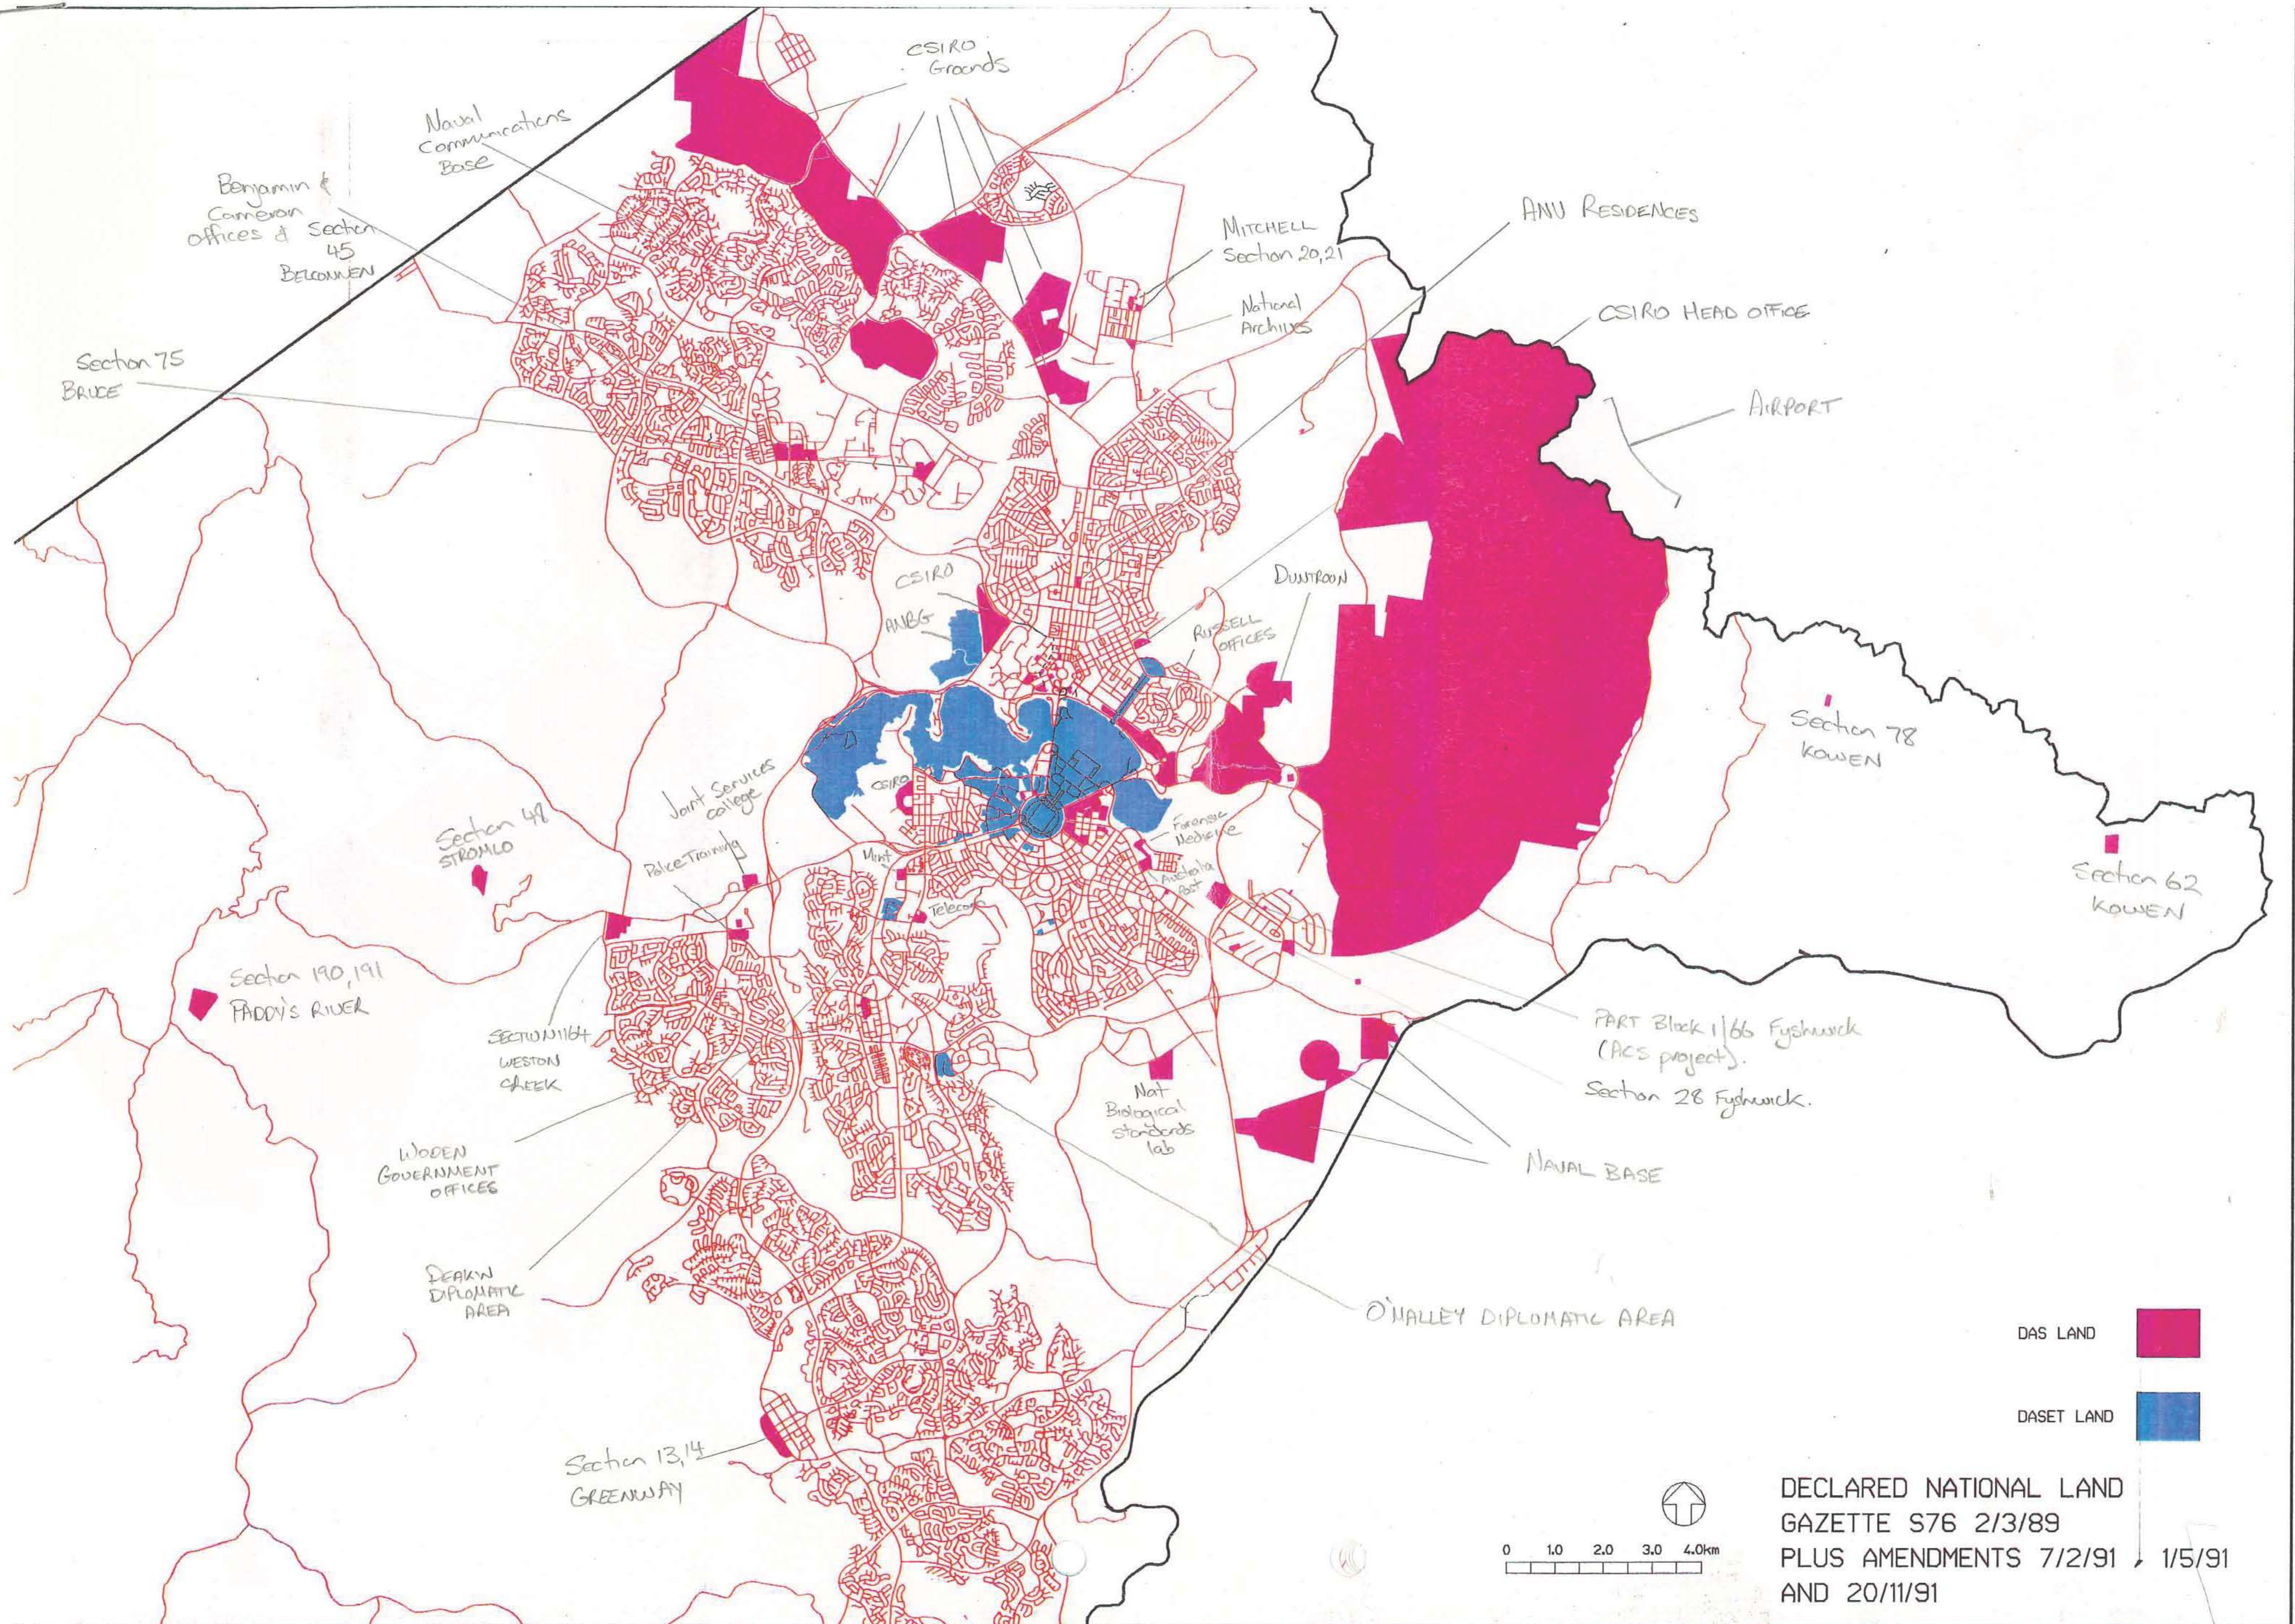

Archives ACT

Research Guide

Declared National Land 1991

Introduction

This map shows the areas of the Australia Capital Territory that fell under the jurisdiction of the Commonwealth Government in 1991.

DAS LAND
 DASET LAND

DECLARED NATIONAL LAND
 GAZETTE S76 2/3/89
 PLUS AMENDMENTS 7/2/91, 1/5/91
 AND 20/11/91